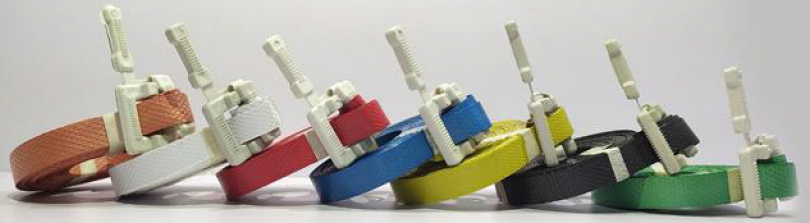

DECORA OVERSEAS

PP PRE-CUT STRAPPING WITH PLASTIC BUCKLE

Decoraoverseas pre-cut polypropylene straps are 17 feet and 22 feet long and come with a pre-attached poly buckle. They are a quick, easy way to strap pallets and cartons. Colour code for quick identification.

Pre-cut polypropylene Strap with a plastic buckle already attached.
Ideal for remote banding applications. Not cumbersome tools required.

SIZE : 1/2" x 17' , 1/2" x 22' and 5/8" x 17'
QUANTITY PER CORRUGATED BOX : 500 Pieces

PP PRE-CUT STRAPPING WITH WIRE BUCKLE

Decoraoverseas pre-cut polypropylene straps are 17 feet and 22 feet long and come with a pre-attached wire buckle. They are a quick, easy way to strap pallets and cartons. Colour code for quick identification.

FEATURES :

- Viable alternative for steel strapping
- Used for heavy-duty baling, bundling and palletizing
- Straps stay tight and absorb impacts without breaking